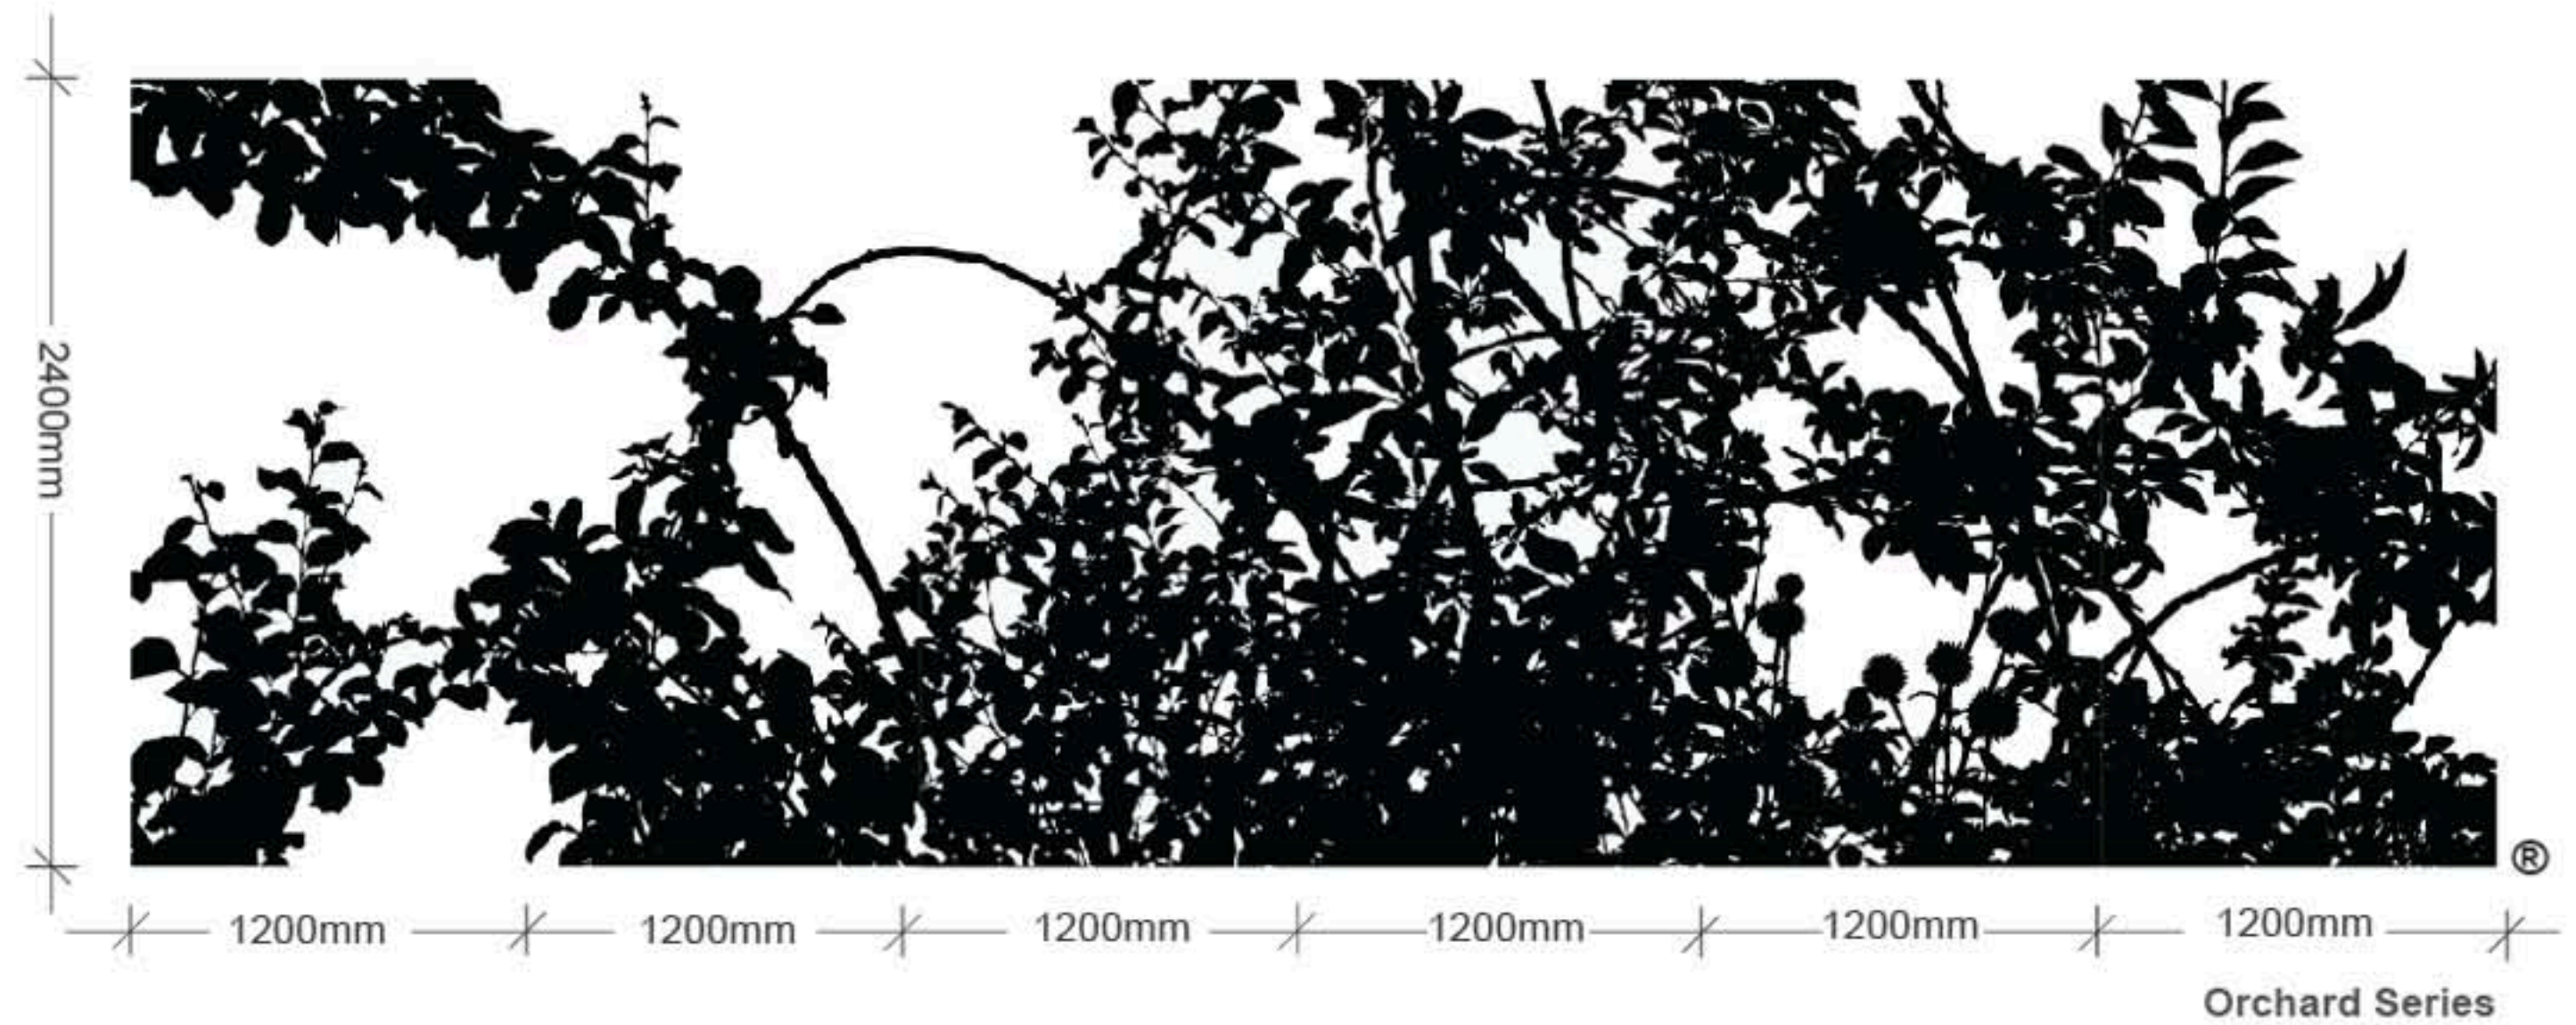

KIF & KATAST

Design Orchard Series

Series Dimensions (H x W) 2400 x 7200mm

Frame 80 x 3mm Flat, Perpendicular to panel

Retail Store 526 Malvern Road, Prahran 3181 (Hawksburn Village). T(03) 9529 2011 F(03) 9529 1922 E kif@internode.on.net www.kifandkatast.com.au

Framed Orchard Screens with Perforated Mesh

Design Orchard Series

Series Dimensions (H x W) 2400 x 7200mm

Frame 80 x 3mm Flat, Perpendicular to panel

KIF & KATAST

Design Orchard Series

Series Dimensions (H x W) 2400 x 7200mm

Panel Dimension (H x W) 2400 x 1200mm

Customisable