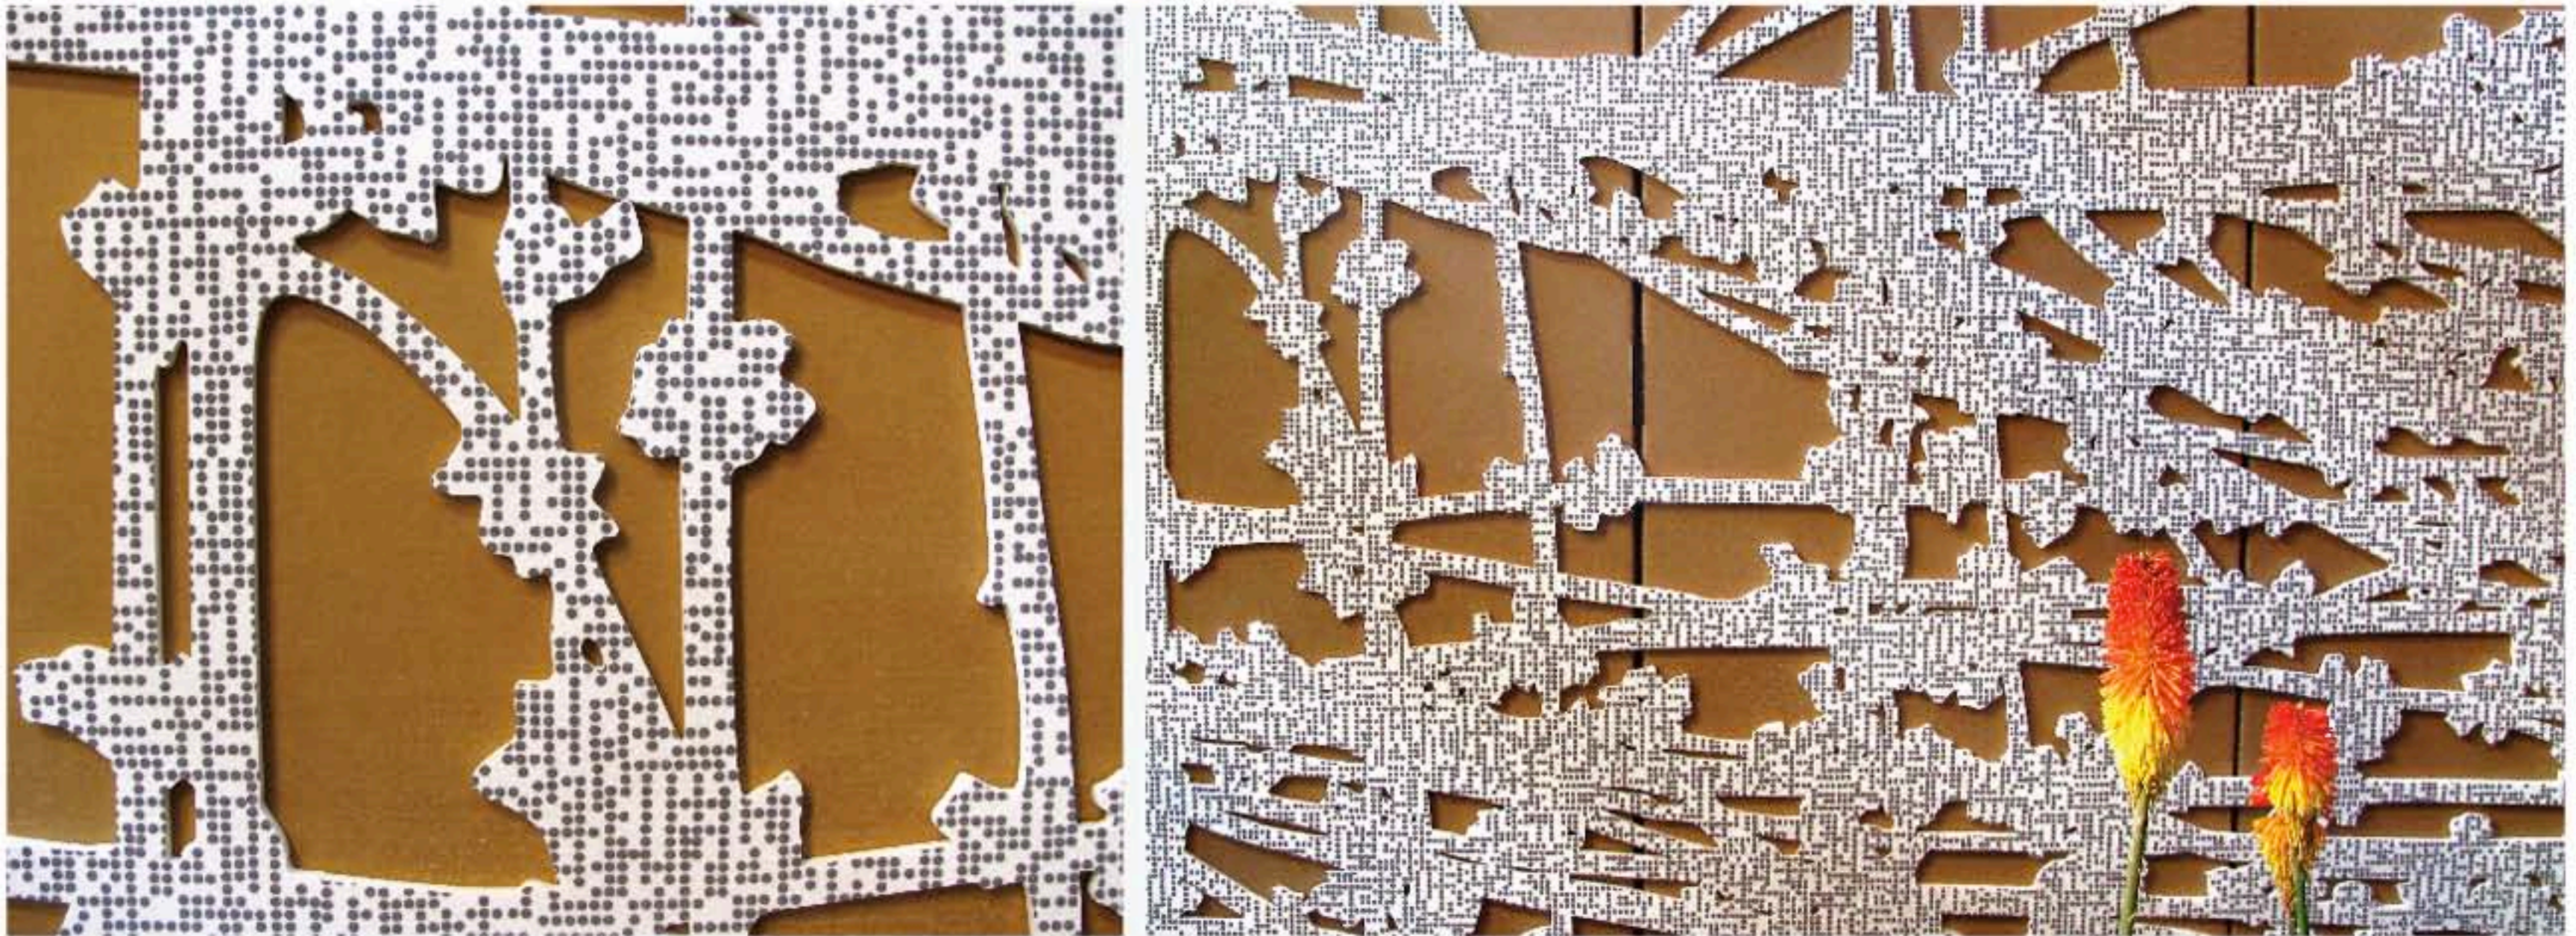

KIF & KATAST

Design Sorrel

Frame 80 x 3mm Flat, Perpendicular to panel

Material 3mm, Mild Steel (Zinc Plated)

Finish Dulux Satin White Powder-coat

KIF & KATAST

Design Sorrel
Frame 80 x 3mm Flat, Perpendicular to panel
Material 3mm, Mild Steel (Zinc Plated)
Finish Dulux Satin White Powder-coat

Landscape Sorrel

Design Landscape Sorrel
Dimensions (Maximum Panel Size) (H xW) 1190 x 2390mm
Material 12mm Echo Panel

KIF & KATAST

Sorrel

Design Sorrel
Series Dimensions (W x H) 6516 x 2682mm
Panel Dimensions (W x H) 1086 x 2682mm
Customisable