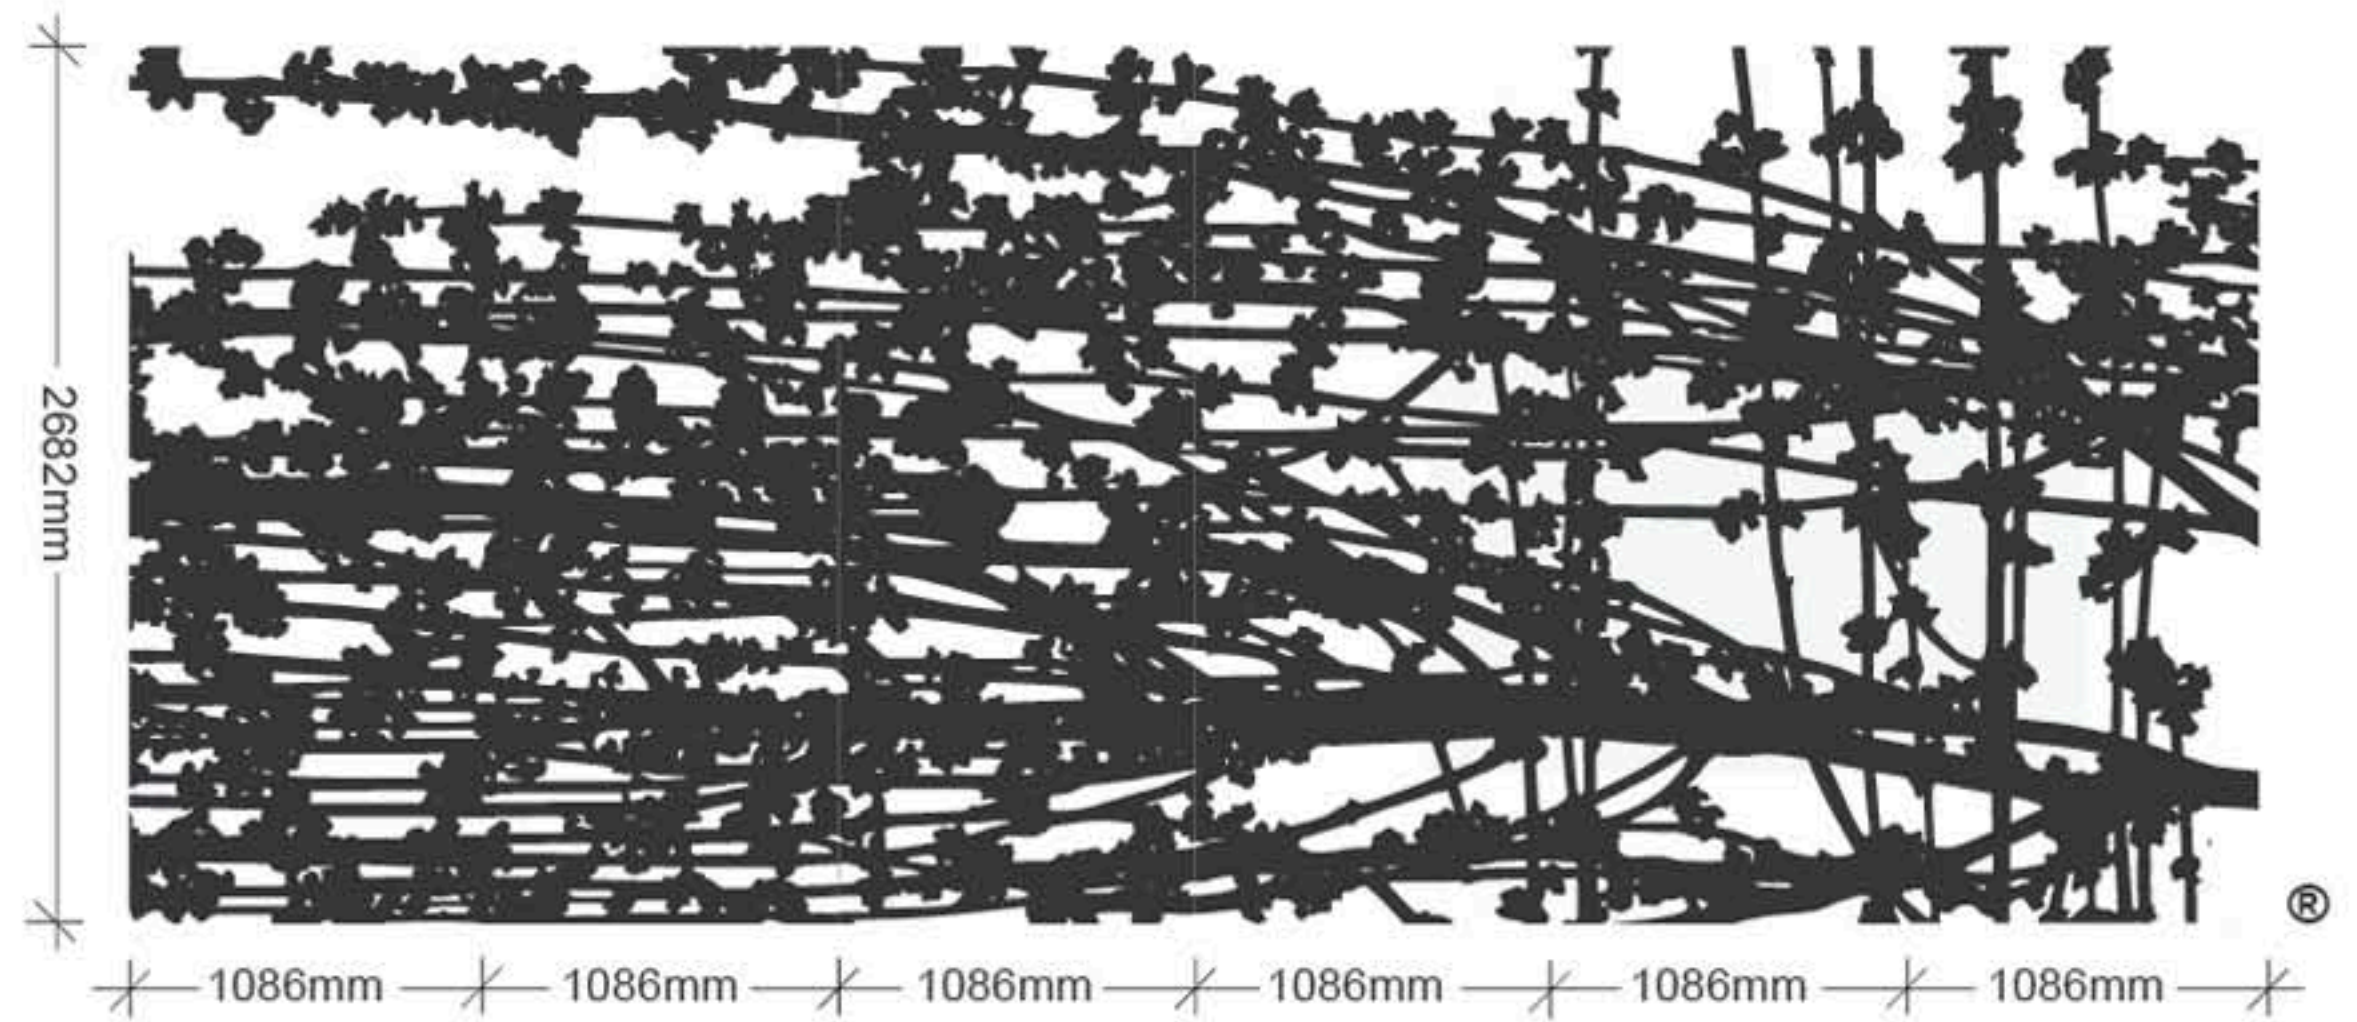

KIF & KATAST

Design Sorrel

Frame 80 x 3mm Flat, Perpendicular to panel

Material 3mm, Mild Steel (Zinc Plated)

Finish Dulux Satin White Powder-coat

KIF & KATAST

Design Sorrel
Frame 80 x 3mm Flat, Perpendicular to panel
Material 3mm, Mild Steel (Zinc Plated)
Finish Dulux Satin White Powder-coat

Landscape Sorrel

Design Landscape Sorrel
Dimensions (Maximum Panel Size) (H xW) 1190 x 2390mm
Material 12mm Echo Panel

KIF & KATAST

Sorrel

Design Sorrel
Series Dimensions (W x H) 6516 x 2682mm
Panel Dimensions (W x H) 1086 x 2682mm
Customisable